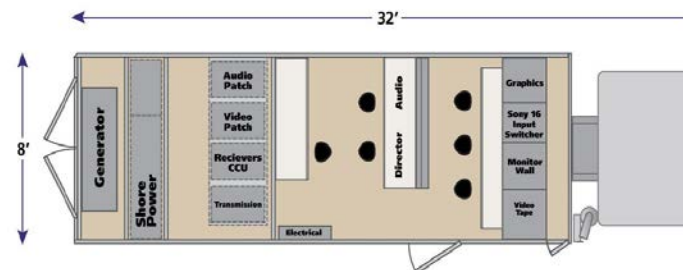

HD DIGITAL KU UPLINK

(2) IDC Titan3 MPEG4/MPEG2 HD Encoders
(2) IDC HMR5442 HD Decoders
(1) Tiernan HE4000 HD/SD Encoder
Analog composite video or serial digital video inputs

HPA

(2) MCL type 10999 300 watt HPA

RECEIVER

(2) Type Standard Agile Omni analog receiver
(3) Sub-carrier, bandwidth selectable, encryption compliant
(1) Tiernan TRD60 IRD Integrated Receiver SD Decoder
(1) Tiernan TRD6 IRD Integrated Receiver HD Decoder
(1) Tanberg SD/HD Intergrated Receiver Decoder
(2) Norsat KLN8.8-PL25A phase-locked digital-ready LNBs, +/-25kHz, .8dB PLL

Overall Length: Length - 32', Height - 13' 4", Width - 8'5"

Operational Footprint: 32' x 8"

Combination Weight: 32,000 lbs.

Power Requirements: 100 Amp, Single Phase, 208-240 Volt

On Board Generator: Onan 20 KW Diesel Generator, single phase 208-240 Volt, 100 Amp Shore Power

A/C: 13,500 BTU Roof Mounted air conditioner with 5000 btu heat strip. 120 vac

Shore Power Connection: 250 ft. quick connect cable w/ pigtail, 3 conductor #4 cable cord w plug interface to truck end. 100 amp rated-pin & sleeve plug (cam-lock type) 3 conductor #4 cable cord w plug interface to truck end. 100 amp rated-pin & sleeve plug (cam-lock type)

* Seats approximately 6-7 crew personnel

* Specification subject to change without notice.